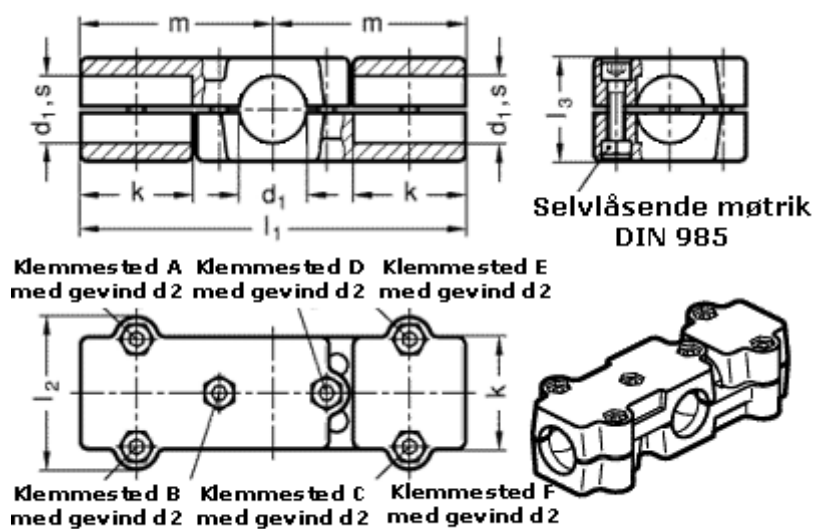

Article number: 20195B42762BL

Description: E+G double T-angel clamps  
GN 195-B42-76-2-BL

## Measures

d1 = B 42

d2 = M10

k = 76

l1 = 254

l2 = 98

l3 = 70

m = 127